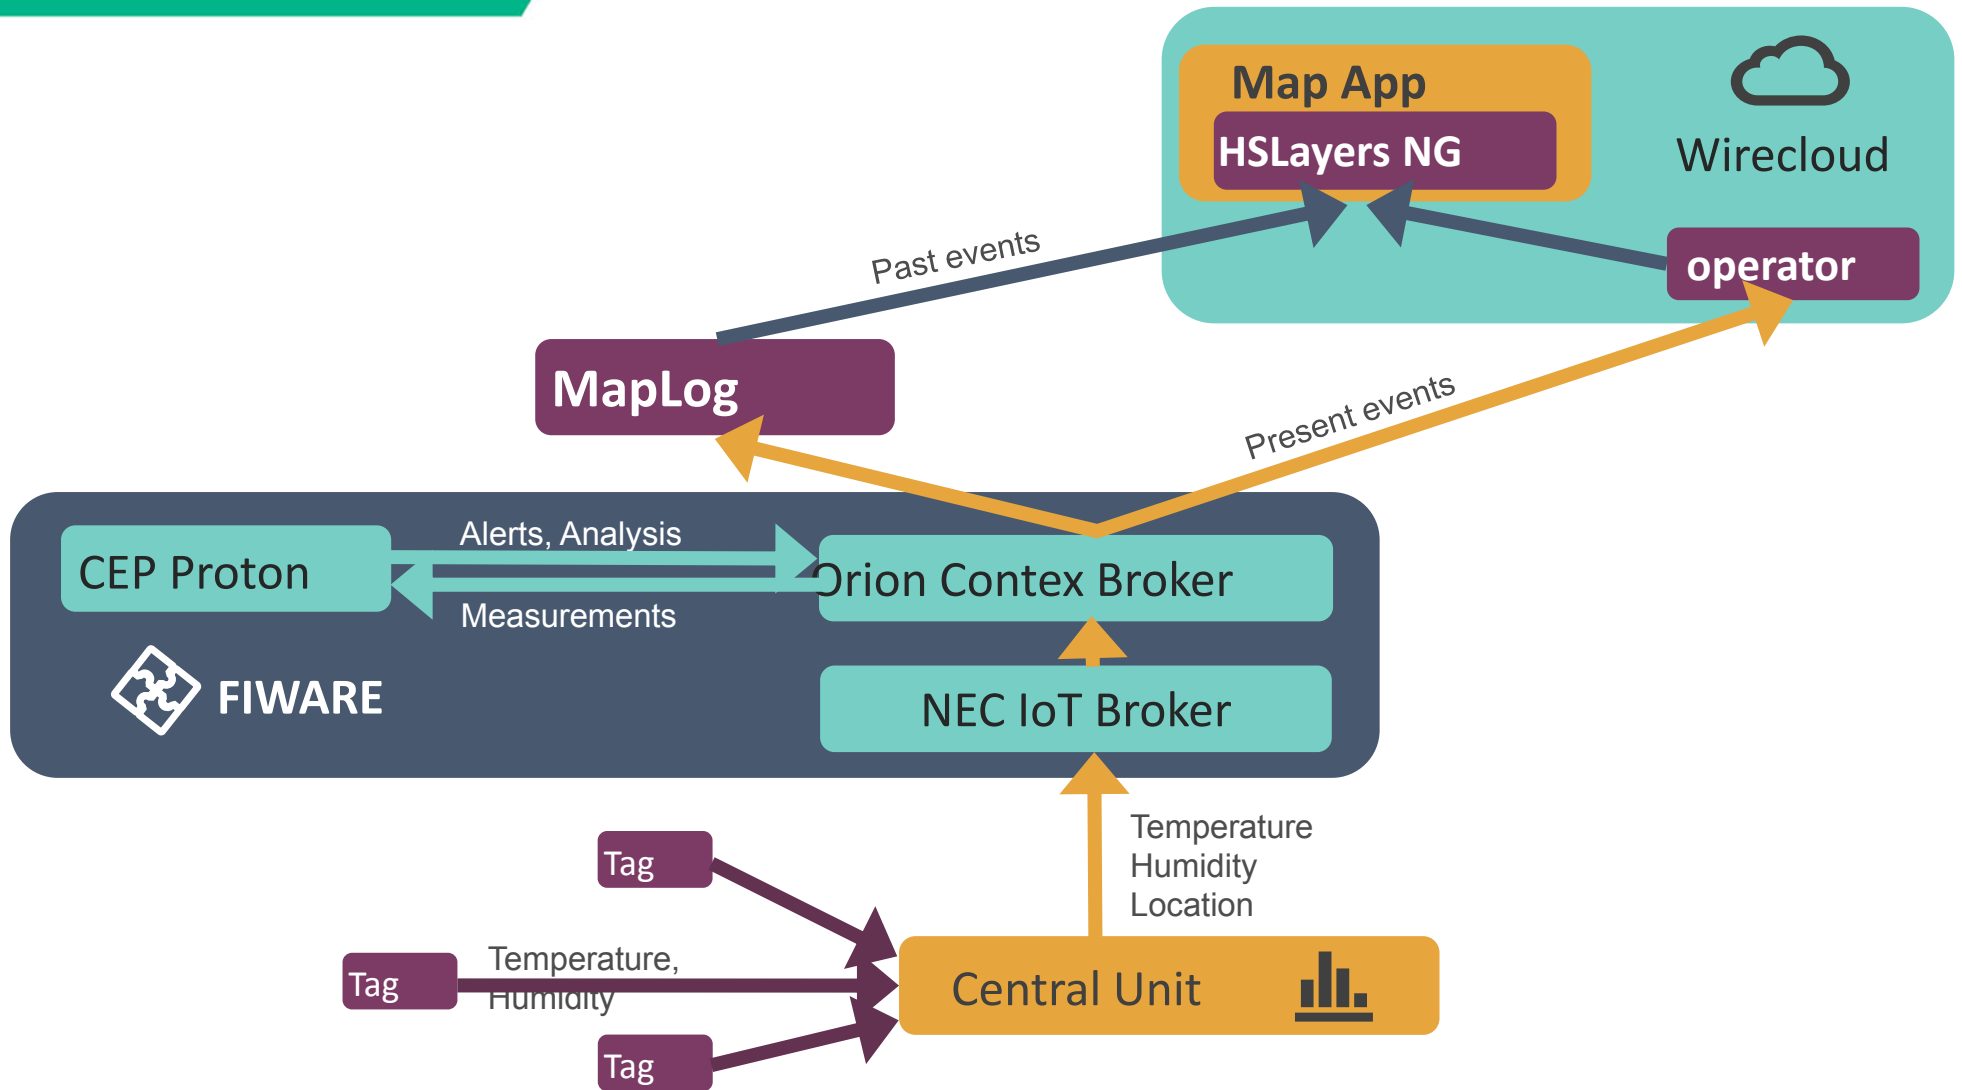

Using of FI WARE generic enablers in frame of Spatial Data Infrastructure (SDI)

Karel Charvat

Czech Centre for Science and Society

Wirelessinfo

WirelessInfo FIWARE Reference Lab

- The Czech WirelessInfo Living Lab established at the beginning of 2014 the WirelessInfo FIWARE Reference Lab. The main incentive of this reference lab is to intensively test the FIWARE Generic Enablers (FIWARE GEs). The focus of the WirelessInfo FIWARE Reference Lab is on testing and validation of FIWARE GEs and their integration with other existing components.
- The WirelessInfo FIWARE Reference Lab is already hosting two successful projects SmartHoney and Imatop under the SmartAgriFood accelerator (FI-PPP) and one Brownfield4life in SoulFI
- The WirelessInfo FIWARE Reference Lab is supported also from SDI4Apps and FOODIE

- Sensors
- Monitoring of moving object
- Geospatial technologies
- Agriculture
- Tourism
- Open Data
- Planning

FIWARE overview

About

InFoLog

Intelligent Food Logistics

- Digital representation of product temperature history.
- Proactive and corrective actions, tailored on real time indicators gathered and compared with optimal standards for the single fresh commodity.
- Prevention and reduction of food spoilage and waste.

Metadata

WFS download service - ZABAGED®

Basic metadata

Abstract
WFS-ZABAGED® is a non-public download service for provision of Fundamental Base of Geographic Data of the Czech Republic (ZABAGED®) data. The service makes possible repetitive downloading of these data from periodically updated publication database in GML format (2.1.2, 3.0.0 and 3.1.1) to registered users. The service fulfils the OGC WFS 1.1.0 standard.