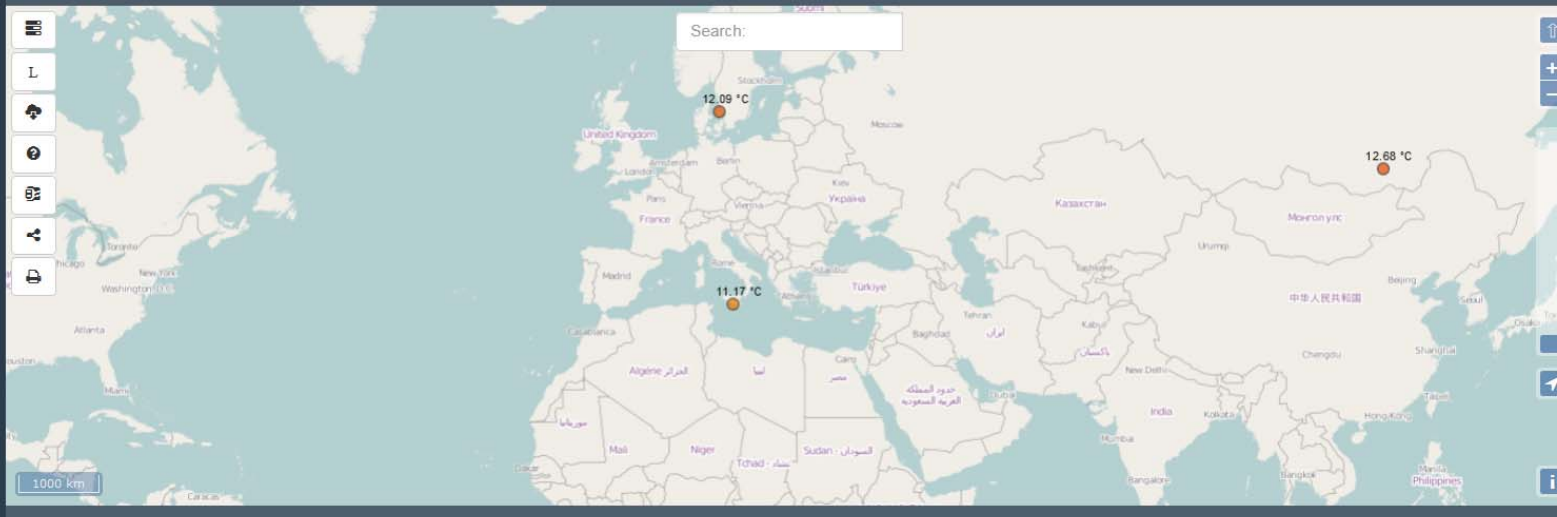

About

InFoLog

Intelligent Food Logistics

- Digital representation of product temperature history.
- Proactive and corrective actions, tailored on real time indicators gathered and compared with optimal standards for the single fresh commodity.
- Prevention and reduction of food spoilage and waste.

Map

Units

Powered by